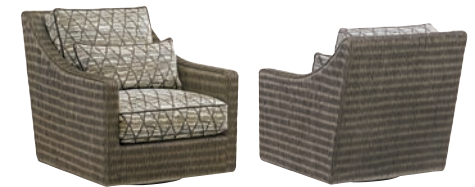

7470-11SW Hayes Swivel Chair
33.5W x 39.5D x 34.5H in.
Arm: 24H in., Seat: 17H in.
Inside: 25W x 19.5D in.
Standard Seat: Ultra Down
Standard Back: Blend Down
Standard Finish: Available only as shown -
Smoke Gray
Standard Features: One 24 x 12" Lux Down
Kidney Pillow, Swivel Mechanism
Shown on page 34