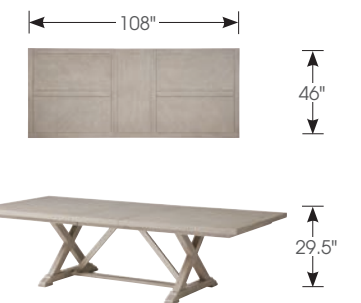

Shown with no leaves

926-875C Kingsport
Round Dining Table
60 Diameter x 29.5H in.

Shown with no leaves

926-877C Rockpoint
Rectangular Dining Table
88W x 46D x 29.5H in.

Shown with no leaves

Shown with (1) 20 inch leaf