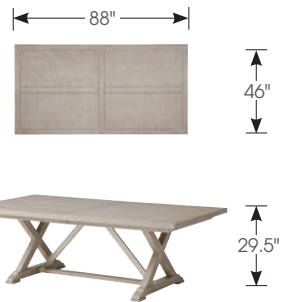

Shown with no leaves

926-875C Kingsport
Round Dining Table
60 Diameter x 29.5H in.

Shown with no leaves

926-877C Rockpoint
Rectangular Dining Table
88W x 46D x 29.5H in.

Shown with no leaves

Shown with (1) 20 inch leaf