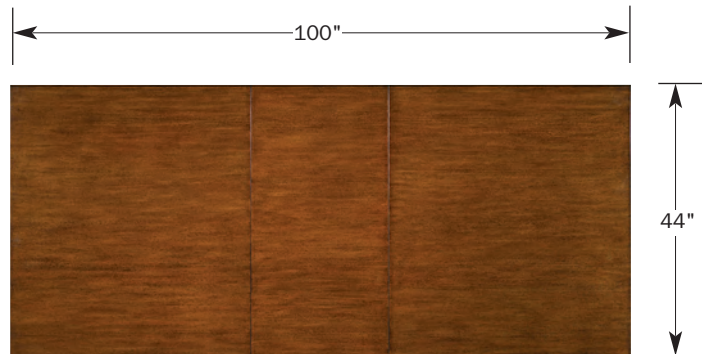

536-876C Peninsula Dining Table (shown with (1) 22-in. leaf)