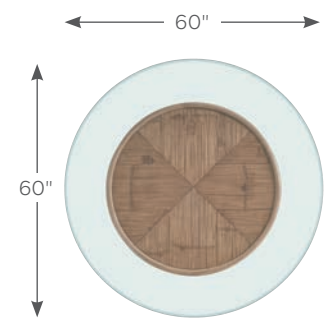

DINING TABLE CONFIGURATIONS

579-877 Sandy Lane Dining Table

Shown with (1) 22-in. leaf

Shown with (2) 22-in. leaves

579-875B Emerald Bay Table Base

579-875-54C Emerald Bay Dining Table

579-875-60C Emerald Bay Dining Table