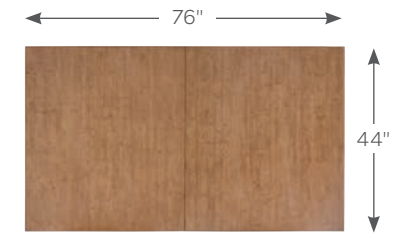

DINING TABLE CONFIGURATIONS

579-877 Sandy Lane Dining Table

Shown with (1) 22-in. leaf

Shown with (2) 22-in. leaves

579-875B Emerald Bay Table Base

579-875-54C Emerald Bay Dining Table

579-875-60C Emerald Bay Dining Table