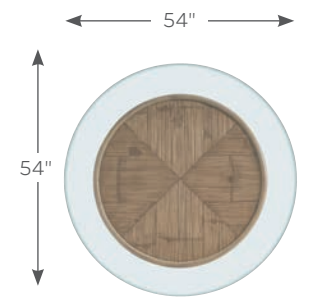

DINING TABLE CONFIGURATIONS

579-877 Sandy Lane Dining Table

Shown with (1) 22-in. leaf

Shown with (2) 22-in. leaves

579-875B Emerald Bay Table Base

579-875-54C Emerald Bay Dining Table

579-875-60C Emerald Bay Dining Table