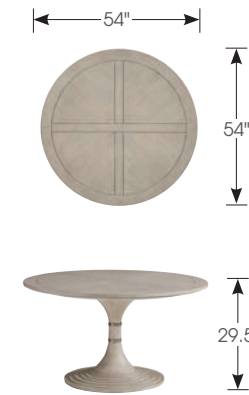

DINING TABLE TOP CONFIGURATIONS

926-870C Topanga
Round Dining Table
54 Diameter x 29.5H in.

Shown with no leaves