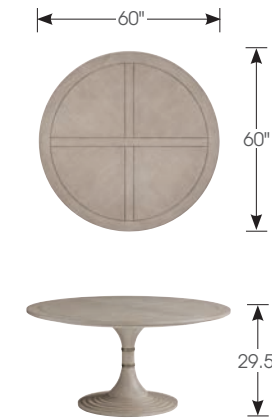

427911 Seadrift
A woven textural fabric with the look of
raw silk in shades of ivory, taupe and mocha.
Content 100% Polyester.

DINING TABLE TOP CONFIGURATIONS

926-870C Topanga
Round Dining Table
54 Diameter x 29.5H in.

Shown with no leaves

926-875C Kingsport
Round Dining Table
60 Diameter x 29.5H in.

Shown with no leaves

926-877C Rockpoint
Rectangular Dining Table
88W x 46D x 29.5H in.

Shown with no leaves

Shown with (1) 20 inch leaf