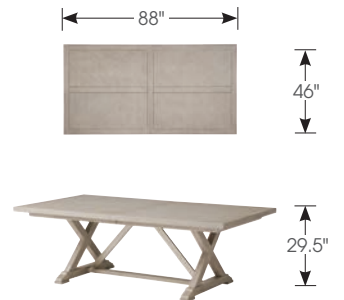

Shown with no leaves

926-875C Kingsport
Round Dining Table
60 Diameter x 29.5H in.

Shown with no leaves

926-877C Rockpoint
Rectangular Dining Table
88W x 46D x 29.5H in.

Shown with no leaves

Shown with (1) 20 inch leaf