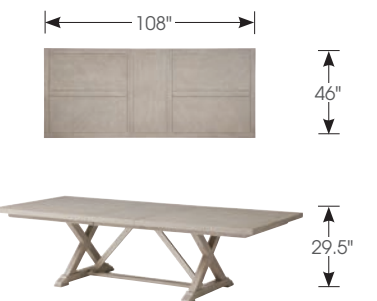

Shown with no leaves

926-875C Kingsport
Round Dining Table
60 Diameter x 29.5H in.

Shown with no leaves

926-877C Rockpoint
Rectangular Dining Table
88W x 46D x 29.5H in.

Shown with no leaves

Shown with (1) 20 inch leaf