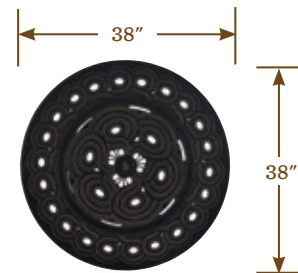

The bistro table come standard with a decorative extension ring that accommodates both counter and bar heights. The bar and counter stools feature swivel bases.

Above:
3237-873CT
 Marimba
 Bistro Table Top
 38 dia. x 2H in.
3237-873BB
 Marimba
 High/Low Bistro
 Table Base
 (in low position)
 21 dia. x 36H in.

3237-16SW
 Marimba
 Swivel Bar Stool
 Frame Only
 25W x 25D x 46H in.
CS3237-16SW
 Marimba
 Swivel Bar Stool
 Cushion

DETAILS

FINISH

Marimba features transitional designs in aluminum and woven all-weather wicker in a rich obsidian black finish with soft gold accents. Select items feature sealed white crystal stone tops.

DINING TABLE TOP CONFIGURATIONS

3237-877CT
Marimba
Rectangular Dining Table Top
111W x 49.5D x 2H in.

3237-875CT
Marimba
Round Dining Table Top
70 dia. x 2H in.

3237-873CT
Marimba
Bistro Bar Table Top
38 dia. x 2H in.