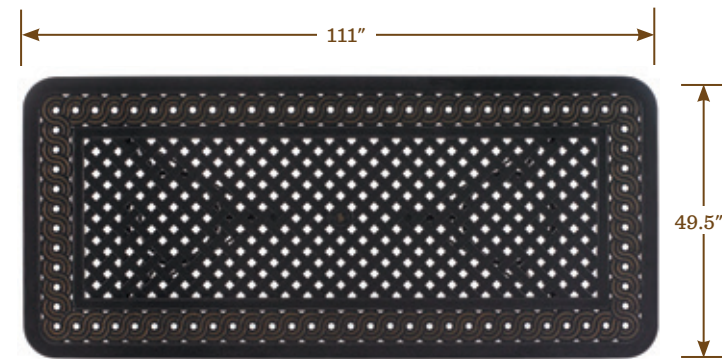

The bistro table come standard with a decorative extension ring that accommodates both counter and bar heights. The bar and counter stools feature swivel bases.

Above:
3237-873CT
 Marimba
 Bistro Table Top
 38 dia. x 2H in.
3237-873BB
 Marimba
 High/Low Bistro
 Table Base
 (in low position)
 21 dia. x 36H in.

3237-16SW
 Marimba
 Swivel Bar Stool
 Frame Only
 25W x 25D x 46H in.
CS3237-16SW
 Marimba
 Swivel Bar Stool
 Cushion

DETAILS

FINISH

Marimba features transitional designs in aluminum and woven all-weather wicker in a rich obsidian black finish with soft gold accents. Select items feature sealed white crystal stone tops.

DINING TABLE TOP CONFIGURATIONS

3237-877CT
Marimba
Rectangular Dining Table Top
111W x 49.5D x 2H in.

3237-875CT
Marimba
Round Dining Table Top
70 dia. x 2H in.

3237-873CT
Marimba
Bistro Bar Table Top
38 dia. x 2H in.