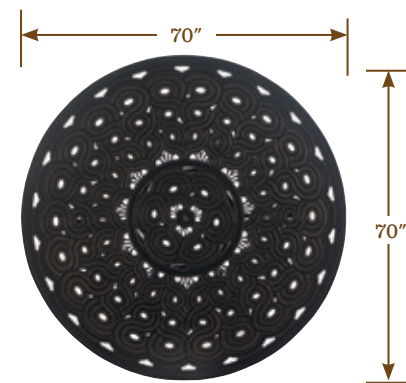

The bistro table come standard with a decorative extension ring that accommodates both counter and bar heights. The bar and counter stools feature swivel bases.

Above:
3237-873CT
 Marimba
 Bistro Table Top
 38 dia. x 2H in.
3237-873BB
 Marimba
 High/Low Bistro
 Table Base
 (in low position)
 21 dia. x 36H in.

3237-16SW
 Marimba
 Swivel Bar Stool
 Frame Only
 25W x 25D x 46H in.
CS3237-16SW
 Marimba
 Swivel Bar Stool
 Cushion

DETAILS

FINISH

Marimba features transitional designs in aluminum and woven all-weather wicker in a rich obsidian black finish with soft gold accents. Select items feature sealed white crystal stone tops.

DINING TABLE TOP CONFIGURATIONS

3237-877CT
Marimba
Rectangular Dining Table Top
111W x 49.5D x 2H in.

3237-875CT
Marimba
Round Dining Table Top
70 dia. x 2H in.

3237-873CT
Marimba
Bistro Bar Table Top
38 dia. x 2H in.