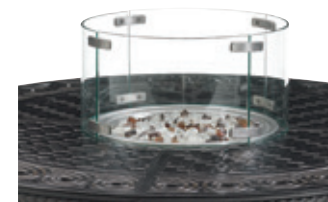

3100-91FPS
Alfresco Living
Tempered Round Glass Flame Guard
20 dia. x 12H in.
Tempered glass flame guard
designed for wind abatement. To be used
with the Marimba, Black Sands,
Kingstown Sedona, Island Estate
Lanai, and Ocean Club Resort fire pits.
Shown on Page 24