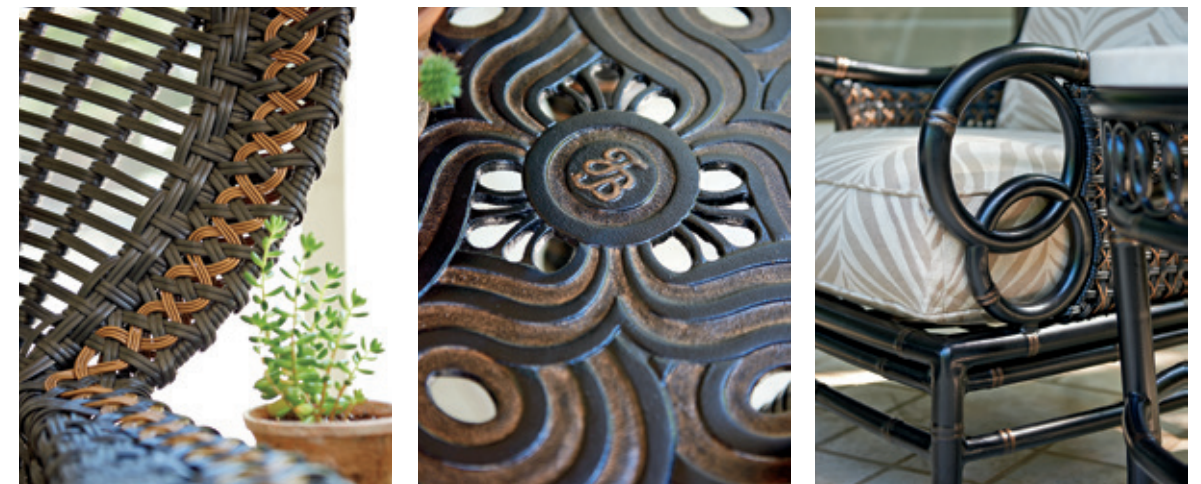

Marimba

Featuring unique designs that lend themselves to an elegant take on safari styling, silhouettes in Marimba are crafted in aluminum with a sophisticated bamboo motif and all-weather wicker in an obsidian black finish with gold accents. Design elements feature an intersecting ring pattern that accentuates the soft curves of each silhouette. The collection includes deep seating, large and small-scale dining, occasional tables and a custom fire pit.

Weather-resistant white crystal stone tops on select tables offer a sophisticated look and a beautiful contrast to the obsidian finish.