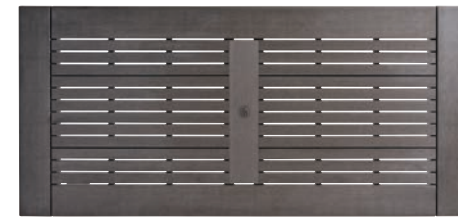

DINING

3370-870TT
Mozambique
Round Dining Table Top
60 diameter x 1.5H in.

3370-870TB
Mozambique
Table Base for Round Dining Table
36W x 36D x 27.5H in.
Shown on pages 20 and 21

3370-873
Mozambique
High/Low Bistro Table
64W x 28.5D x 42.5/36.5H in.
Shown on pages 23, 24 and 25