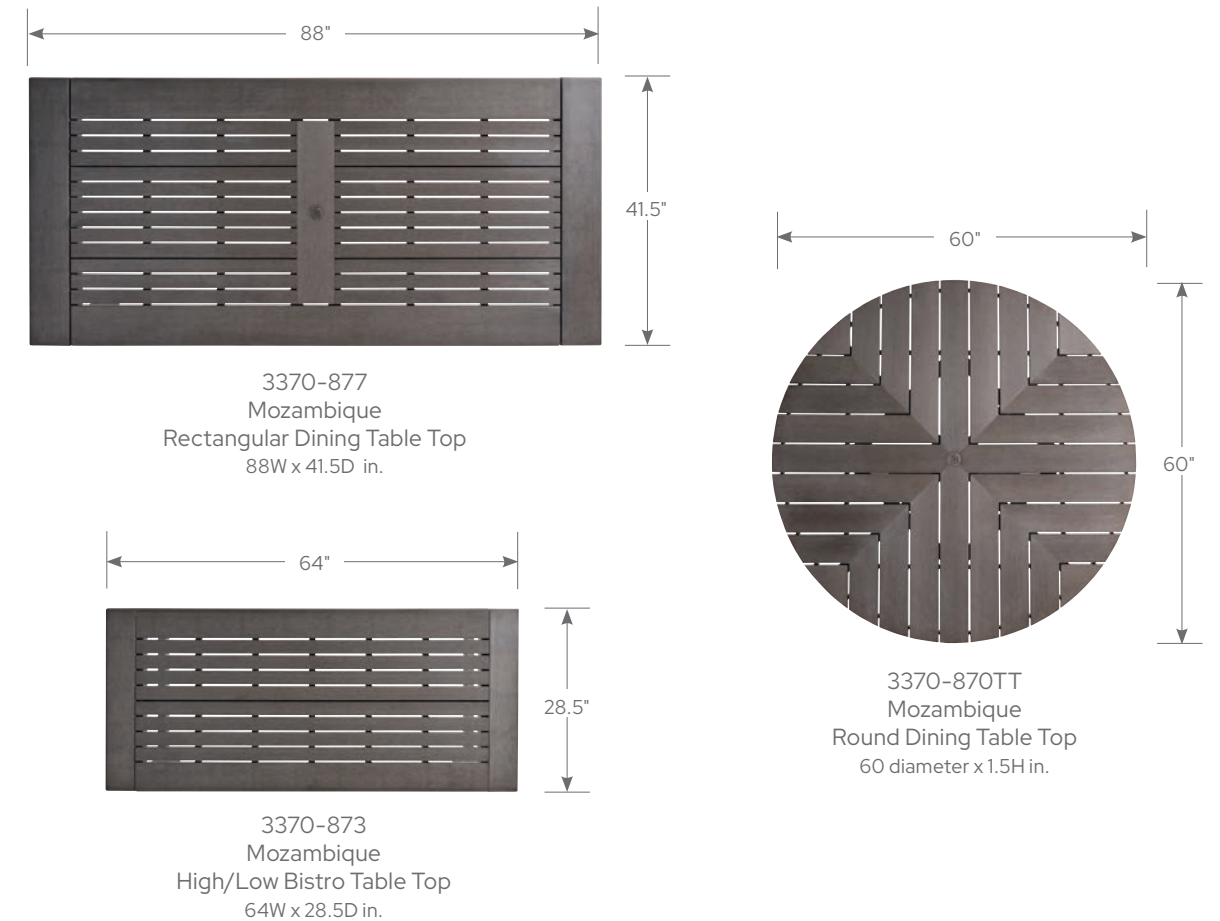

DINING TABLE TOP CONFIGURATIONS