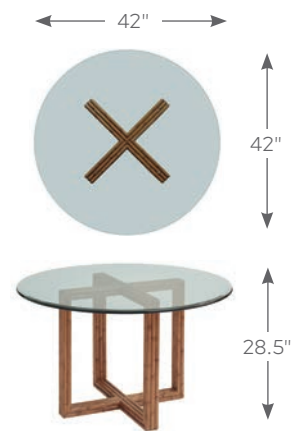

575-870-42C
Sheridan Glass Top Dining Table

575-870-48C
Sheridan Glass Top Dining Table

575-870-84C
Sheridan Glass Top
Dining Table

Bedroom

575-133C Rancho Mirage Panel Bed
5/0 Queen
63.25W x 85.75L x 64H in.
Decorative diamond veneer pattern on
headboard with open fretwork on top rail
and side panels
Headboard 63.25W x 2D x 64H in.
Footboard 63.25W x 2D x 20H in.
Overall length 85.75 in.
Bottom of side rails to floor 4.75 in.
Bottom of box springs to floor 9.75 in.
Consists of:
133HB Rancho Mirage Panel Headboard
133FBSR Rancho Mirage Footboard/
Side Rails/Support