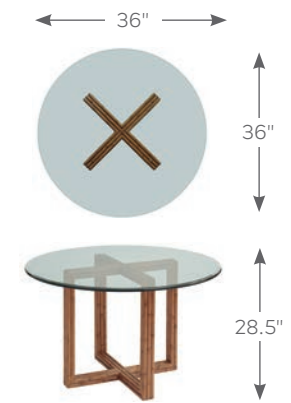

575-870-36C
Sheridan Glass Top Dining Table