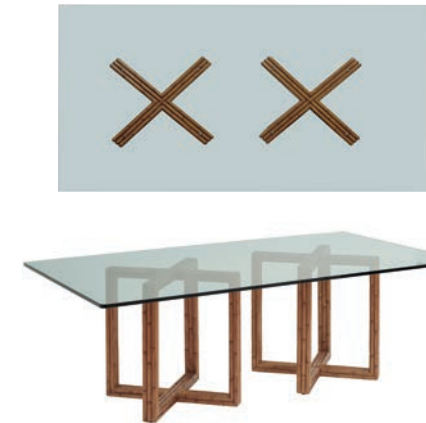

575-870-84C Sheridan Glass Top Dining Table
84W x 48D x 28.5H in.
Glass top, carved wooden base
Bottom of top to floor 27.5 in.
Consists of:
001-084 Glass Top
84W x 48D x .75 thick, 1 inch bevel
870B Sheridan Carved Wooden Table Base (Two table bases are required for use with this glass top)
30W x 30D x 27.75H in.
Shown on pages 20 and 21