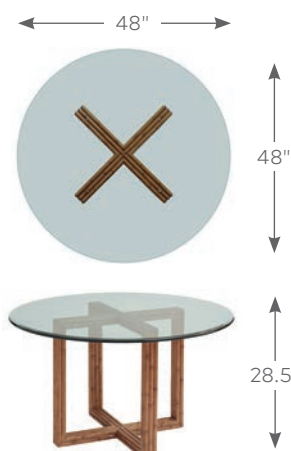

575-870-42C
Sheridan Glass Top Dining Table

575-870-48C
Sheridan Glass Top Dining Table

575-870-84C
Sheridan Glass Top
Dining Table

Bedroom

575-133C Rancho Mirage Panel Bed
5/0 Queen
63.25W x 85.75L x 64H in.
Decorative diamond veneer pattern on
headboard with open fretwork on top rail
and side panels
Headboard 63.25W x 2D x 64H in.
Footboard 63.25W x 2D x 20H in.
Overall length 85.75 in.
Bottom of side rails to floor 4.75 in.
Bottom of box springs to floor 9.75 in.
Consists of:
133HB Rancho Mirage Panel Headboard
133FBSR Rancho Mirage Footboard/
Side Rails/Support