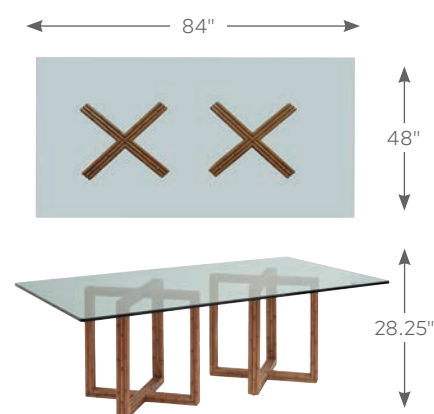

DINING TABLE CONFIGURATIONS

575-870C
Arcadia Marble Top
Breakfast Table

575-870-36C
Sheridan Glass Top Dining Table

575-876C
San Marino Double Pedestal Dining Table

575-875C
Woodard Marble Top
Dining Table

575-870-42C
Sheridan Glass Top Dining Table

575-870-48C
Sheridan Glass Top Dining Table

575-870-84C
Sheridan Glass Top
Dining Table

Bedroom

575-133C Rancho Mirage Panel Bed
5/0 Queen
63.25W x 85.75L x 64H in.
Decorative diamond veneer pattern on
headboard with open fretwork on top rail
and side panels
Headboard 63.25W x 2D x 64H in.
Footboard 63.25W x 2D x 20H in.
Overall length 85.75 in.
Bottom of side rails to floor 4.75 in.
Bottom of box springs to floor 9.75 in.
Consists of:
133HB Rancho Mirage Panel Headboard
133FBSR Rancho Mirage Footboard/
Side Rails/Support