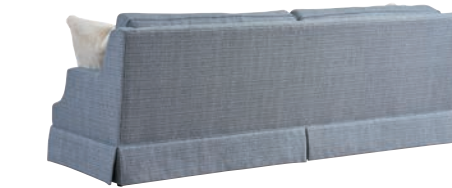

7329-11SW Montford Swivel Chair
29.5W x 35.5D x 36H in.
Arm: 23.5H in., Seat: 20.5H in.
Inside: 25W x 19D in.
Standard Seat: Ultra Down
Standard Back: Blend Down
Standard Feature: Swivel Mechanism
Shown in 5686-71 Gr. 2
Shown on pages 5, 12 and 15