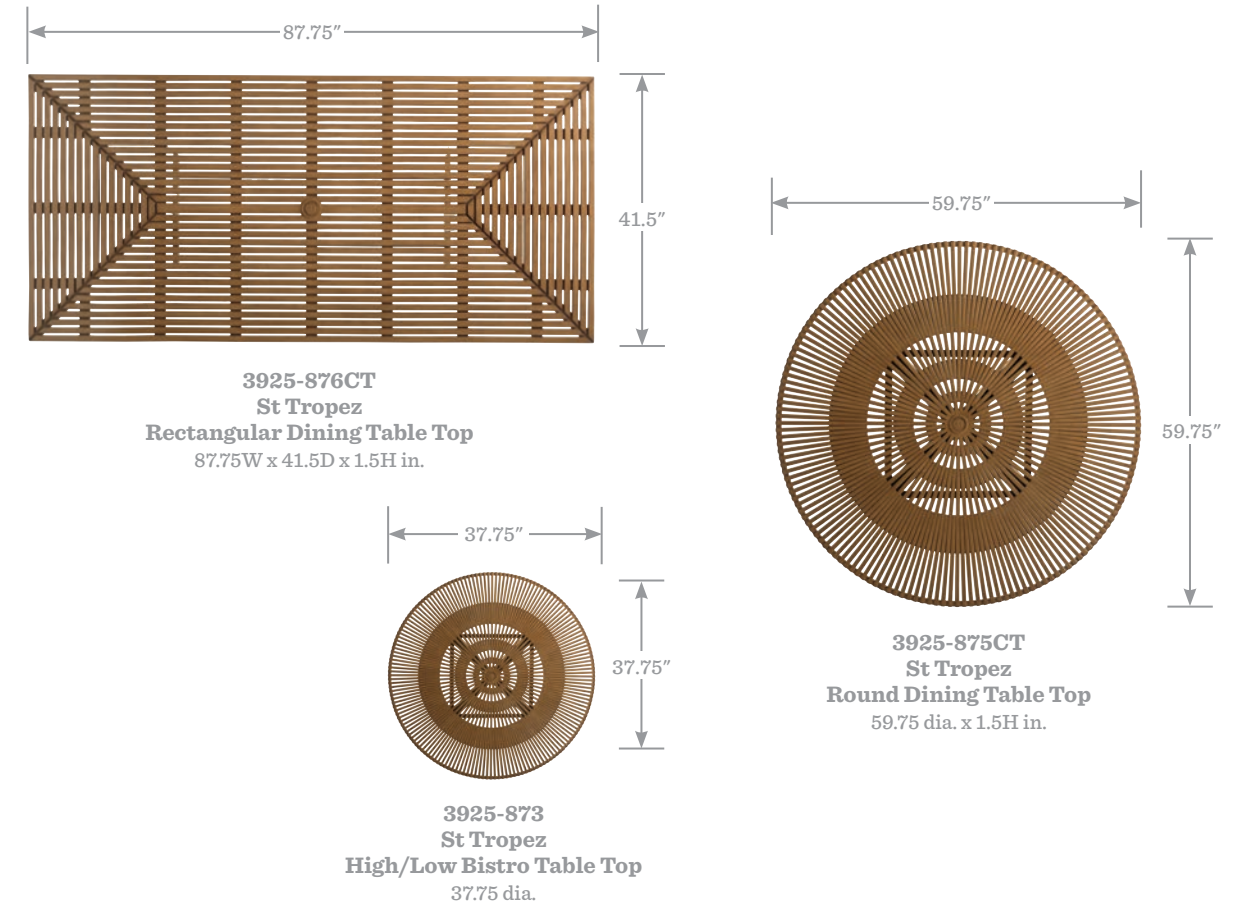

3925-16
St. Tropez Bar Stool
Frame Only
 22.5W x 26.5D x 45.25H in.

CS3925-16
St. Tropez Bar Stool
Cushion

3925-873
St. Tropez
High/Low Bistro Table
(in high position)
 37.75 dia. x 42.25H in.

DETAILS

The custom finish on wrought aluminum is a golden brown teak coloration that incorporates hand-applied dry brushing for a look that emulates the natural grain lines in wood.

Dining tables in the collection feature an umbrella pass-thru in the top. Included with the table is a decorative monogrammed insert that covers the opening when the umbrella is not in use.

DINING TABLE TOP CONFIGURATIONS